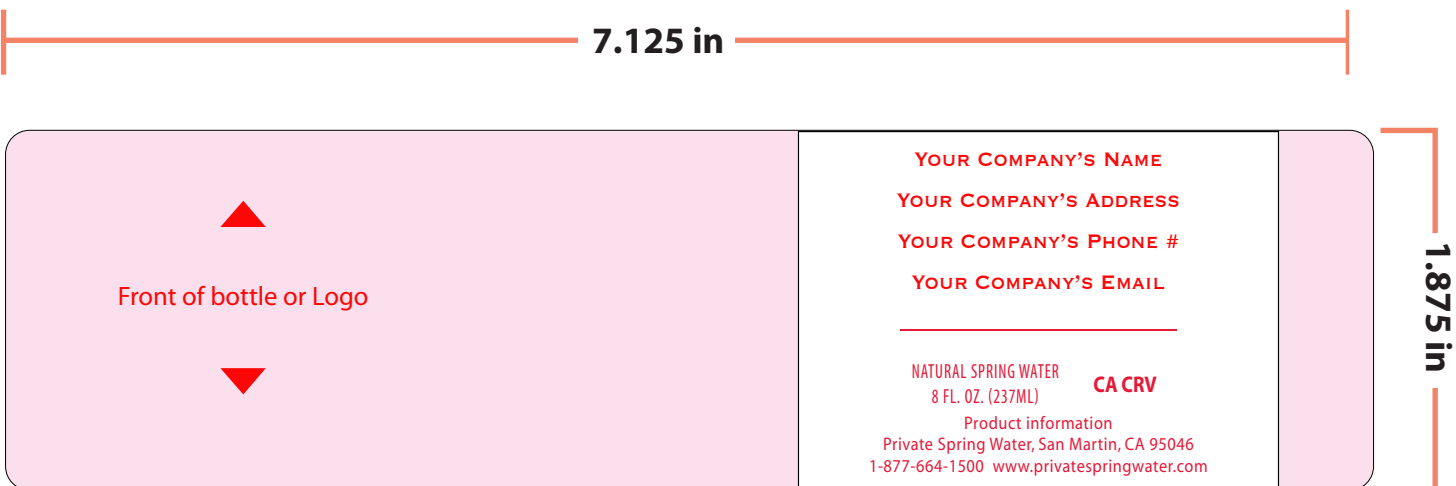

# 8oz Bottle Labels (PAPER LABEL)

# 8oz Bottle Labels (CLEAR LABEL)

Pink area = Clear

7 Color Press  
 CMYK + White + 2 Colors  
 or  
 2 Colors + White + CMYK

Back of bottle or Logo