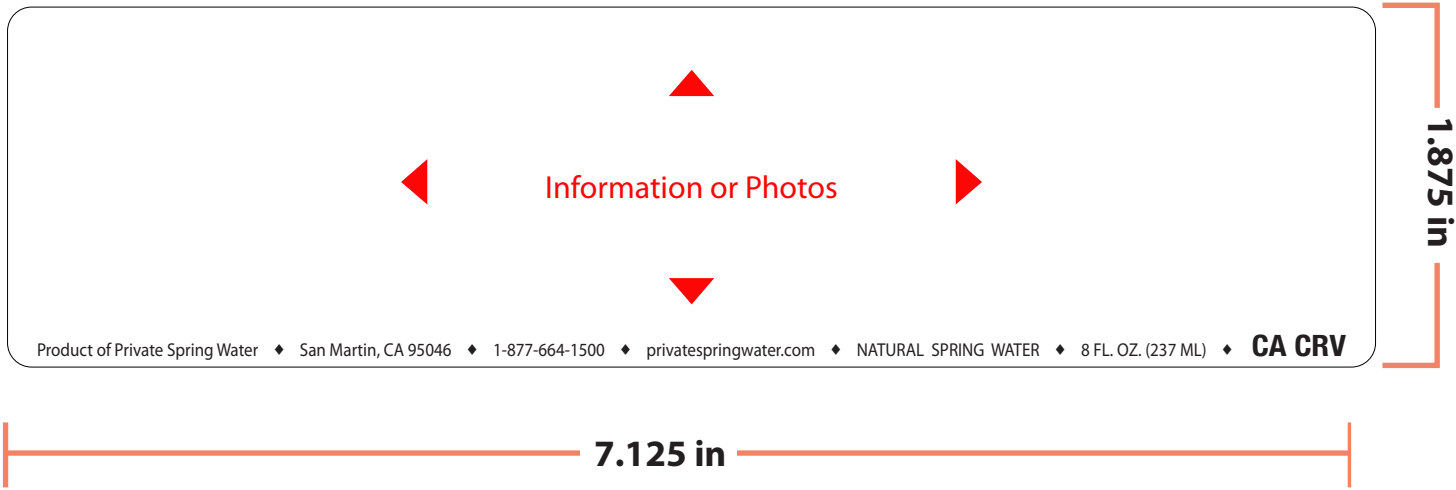

# 8oz Bottle Labels (PAPER LABEL)

# 8oz Bottle Labels (CLEAR LABEL)

Pink area = Clear

7 Color Press  
 CMYK + White + 2 Colors  
 or  
 2 Colors + White + CMYK

Back of bottle or Logo