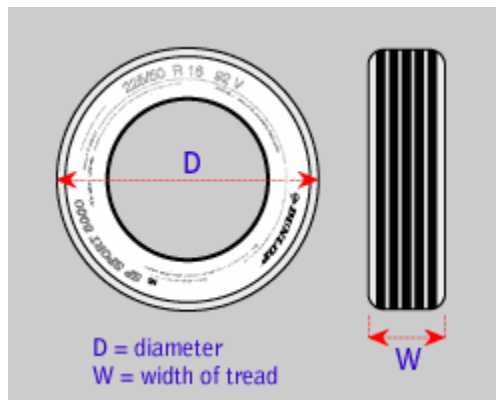

Tire Cover Size Chart

Use the diagram to the right to understand how the tire measurements should be taken. To find the best fit, measure the diameter of your tire and the width of the tread. Then, compare your measurements with the measurements in the sizing chart below.

For accurate sizing, read the tire size directly from the tire - do NOT rely on the vehicle type, since tire sizes may vary.

TIRE SIZE CHART

COVER SIZE	TIRE SIZES	TIRE DIAMETER RANGE	VEHICLES USING SIZES LISTED
A	245/70R19.5	34" x 8"	CLASS "A" MOTORHOME
C	LT245/75R16/265/75R16, 245/70R15, 265/75R15	31-1/4" x 12"	CLASS "C" MOTORHOME
D10	215/85R16, 235/65R17, 235/75R16, 235/80R16, 245/70R16, 245/75R15, 245/75R16, 255/55R18, 255/65R16, 255/70R16, 255/75R16, LT255/75R16, 265/60R18	30 3/4" x 10"	ISUZU RODEO, HONDA PASSPORT
E	P235/75R15, 265/70R15	29-3/4" x 8"	BLAZER II 4x4, JEEP WAGONEER
E 10	235/65R17, P235x70R16, 255/55R18, 255/65R16, LT25575R16	30" x 10"	JEEP LIBERTY
F	215/75R16, 225/70R16, P225/75R16, ST225/75R16, 245/70R15	29" x 8"	ECONOLINE 150 GM 1/2 TON, DODGE RAIDER, CHEVY VAN
H2	LT315/70R17	35" x 12 -1/2"	HUMMER H2
I	215/70R16, P215/75R15	28" x 8"	FORD BRONCO II, FORD RANGER, ECONOLINE 150 (light duty), JEEP WRANGLER, RAV4
J	P185/75R15, 195/75R15, 205/70R15, ST205/75R14, ST205/75R15, 215/65R16, 215/70R15, 225/60R16, 235/60R16, 255/60R15	27" x 8"	S10 BLAZER, CHEROKEE LAREDO 4x4, GMC S15, HONDA CRV
M	T145/80R16, 205/55R16, 205/55R16, 205/60R15, 205/60R15, B78/13	25-1/2" x 8" = M	ASTRO, SAFARI, GEO TRACKER
N	155/80R14, 165/80R13/14, ST 175/80R13, 185/70R14, 185/80R13, 190/65R15, 195/R70R13, 205/R55R15, 205/60R14, 205/60R15, 215/50R15, 215/60R14, 225/50R15, 225/50R16, 225/60R14, 245/50R15	24" x 8"	POP-UP CAMPERS
O	4.50x12, 4.00x12, 6.00x9, 5.30x12, 4.80x12, 6.90x9	21 1/2" x 8"	POP-UP CAMPERS
Y	12x16.5, 11x15, 12.15	32-1/4" x 12"	OFF ROAD EXTRA WIDE TIRES