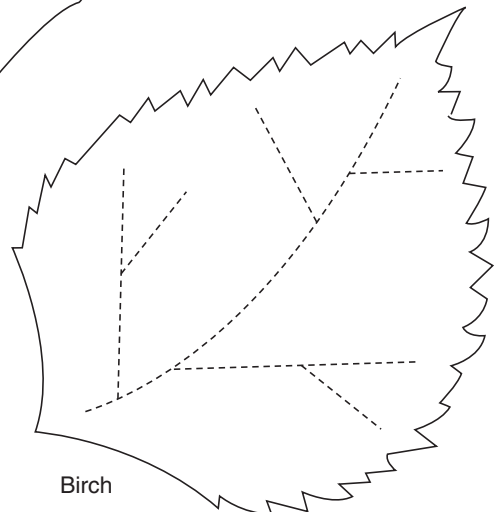

TEMPLATE

Enlarge leaf shapes 167% to match original.

Grape

Ginkgo

Eastern Redbud

Maple

Oak

Birch