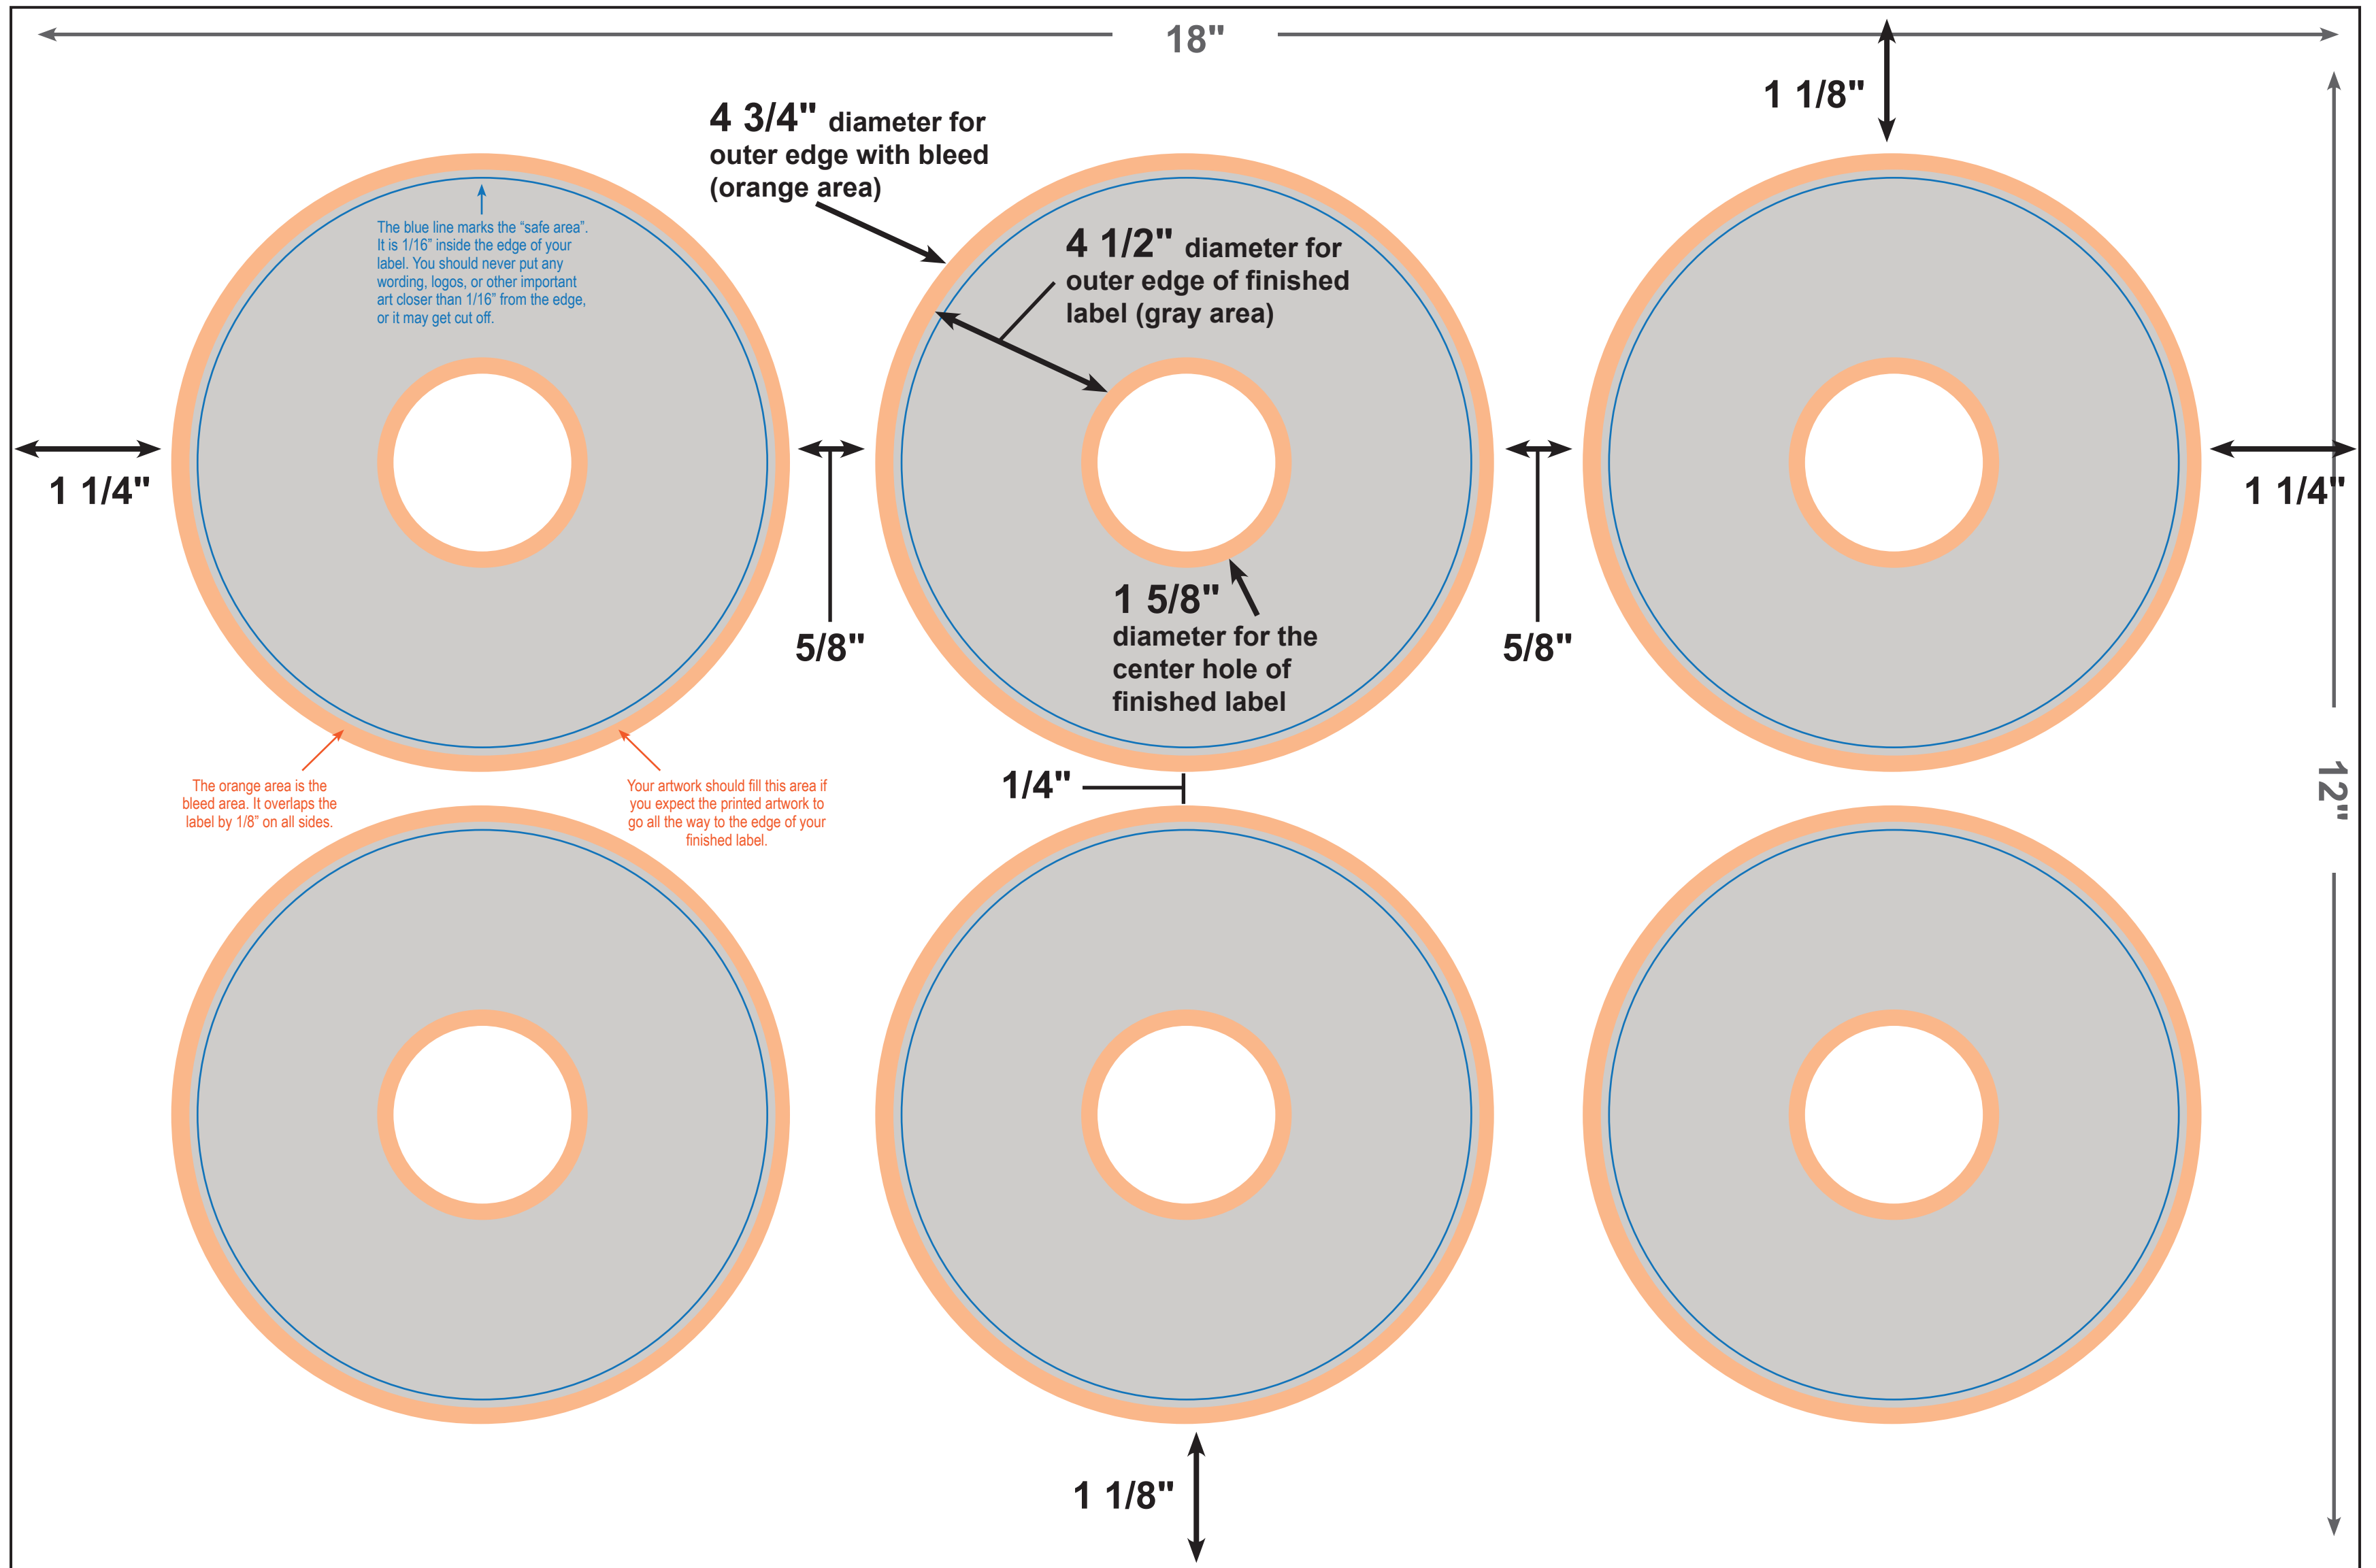

This template is for full bleed CD/DVD labels

(see next page if your label artwork does not go to the edge of the label)

This template is for CD/DVD labels without a bleed

(see previous page if your label artwork goes to the edge of the label)