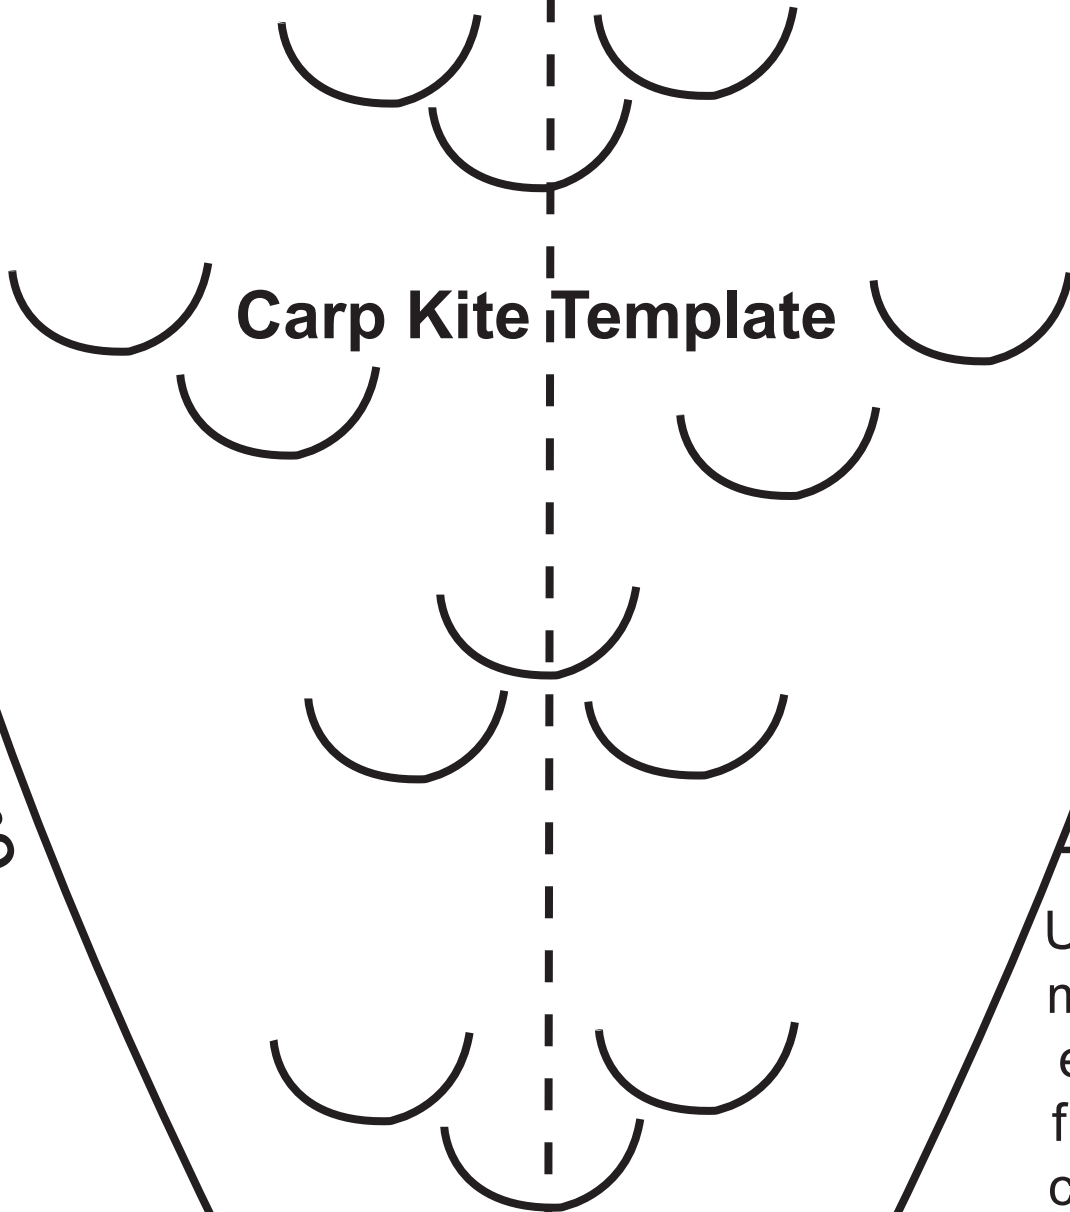

Cut out fish shape to make templates!

Fold on dotted line

Carp Kite Template

Teachers:
Use a copy machine to enlarge to fit 18 x 24" construction paper.