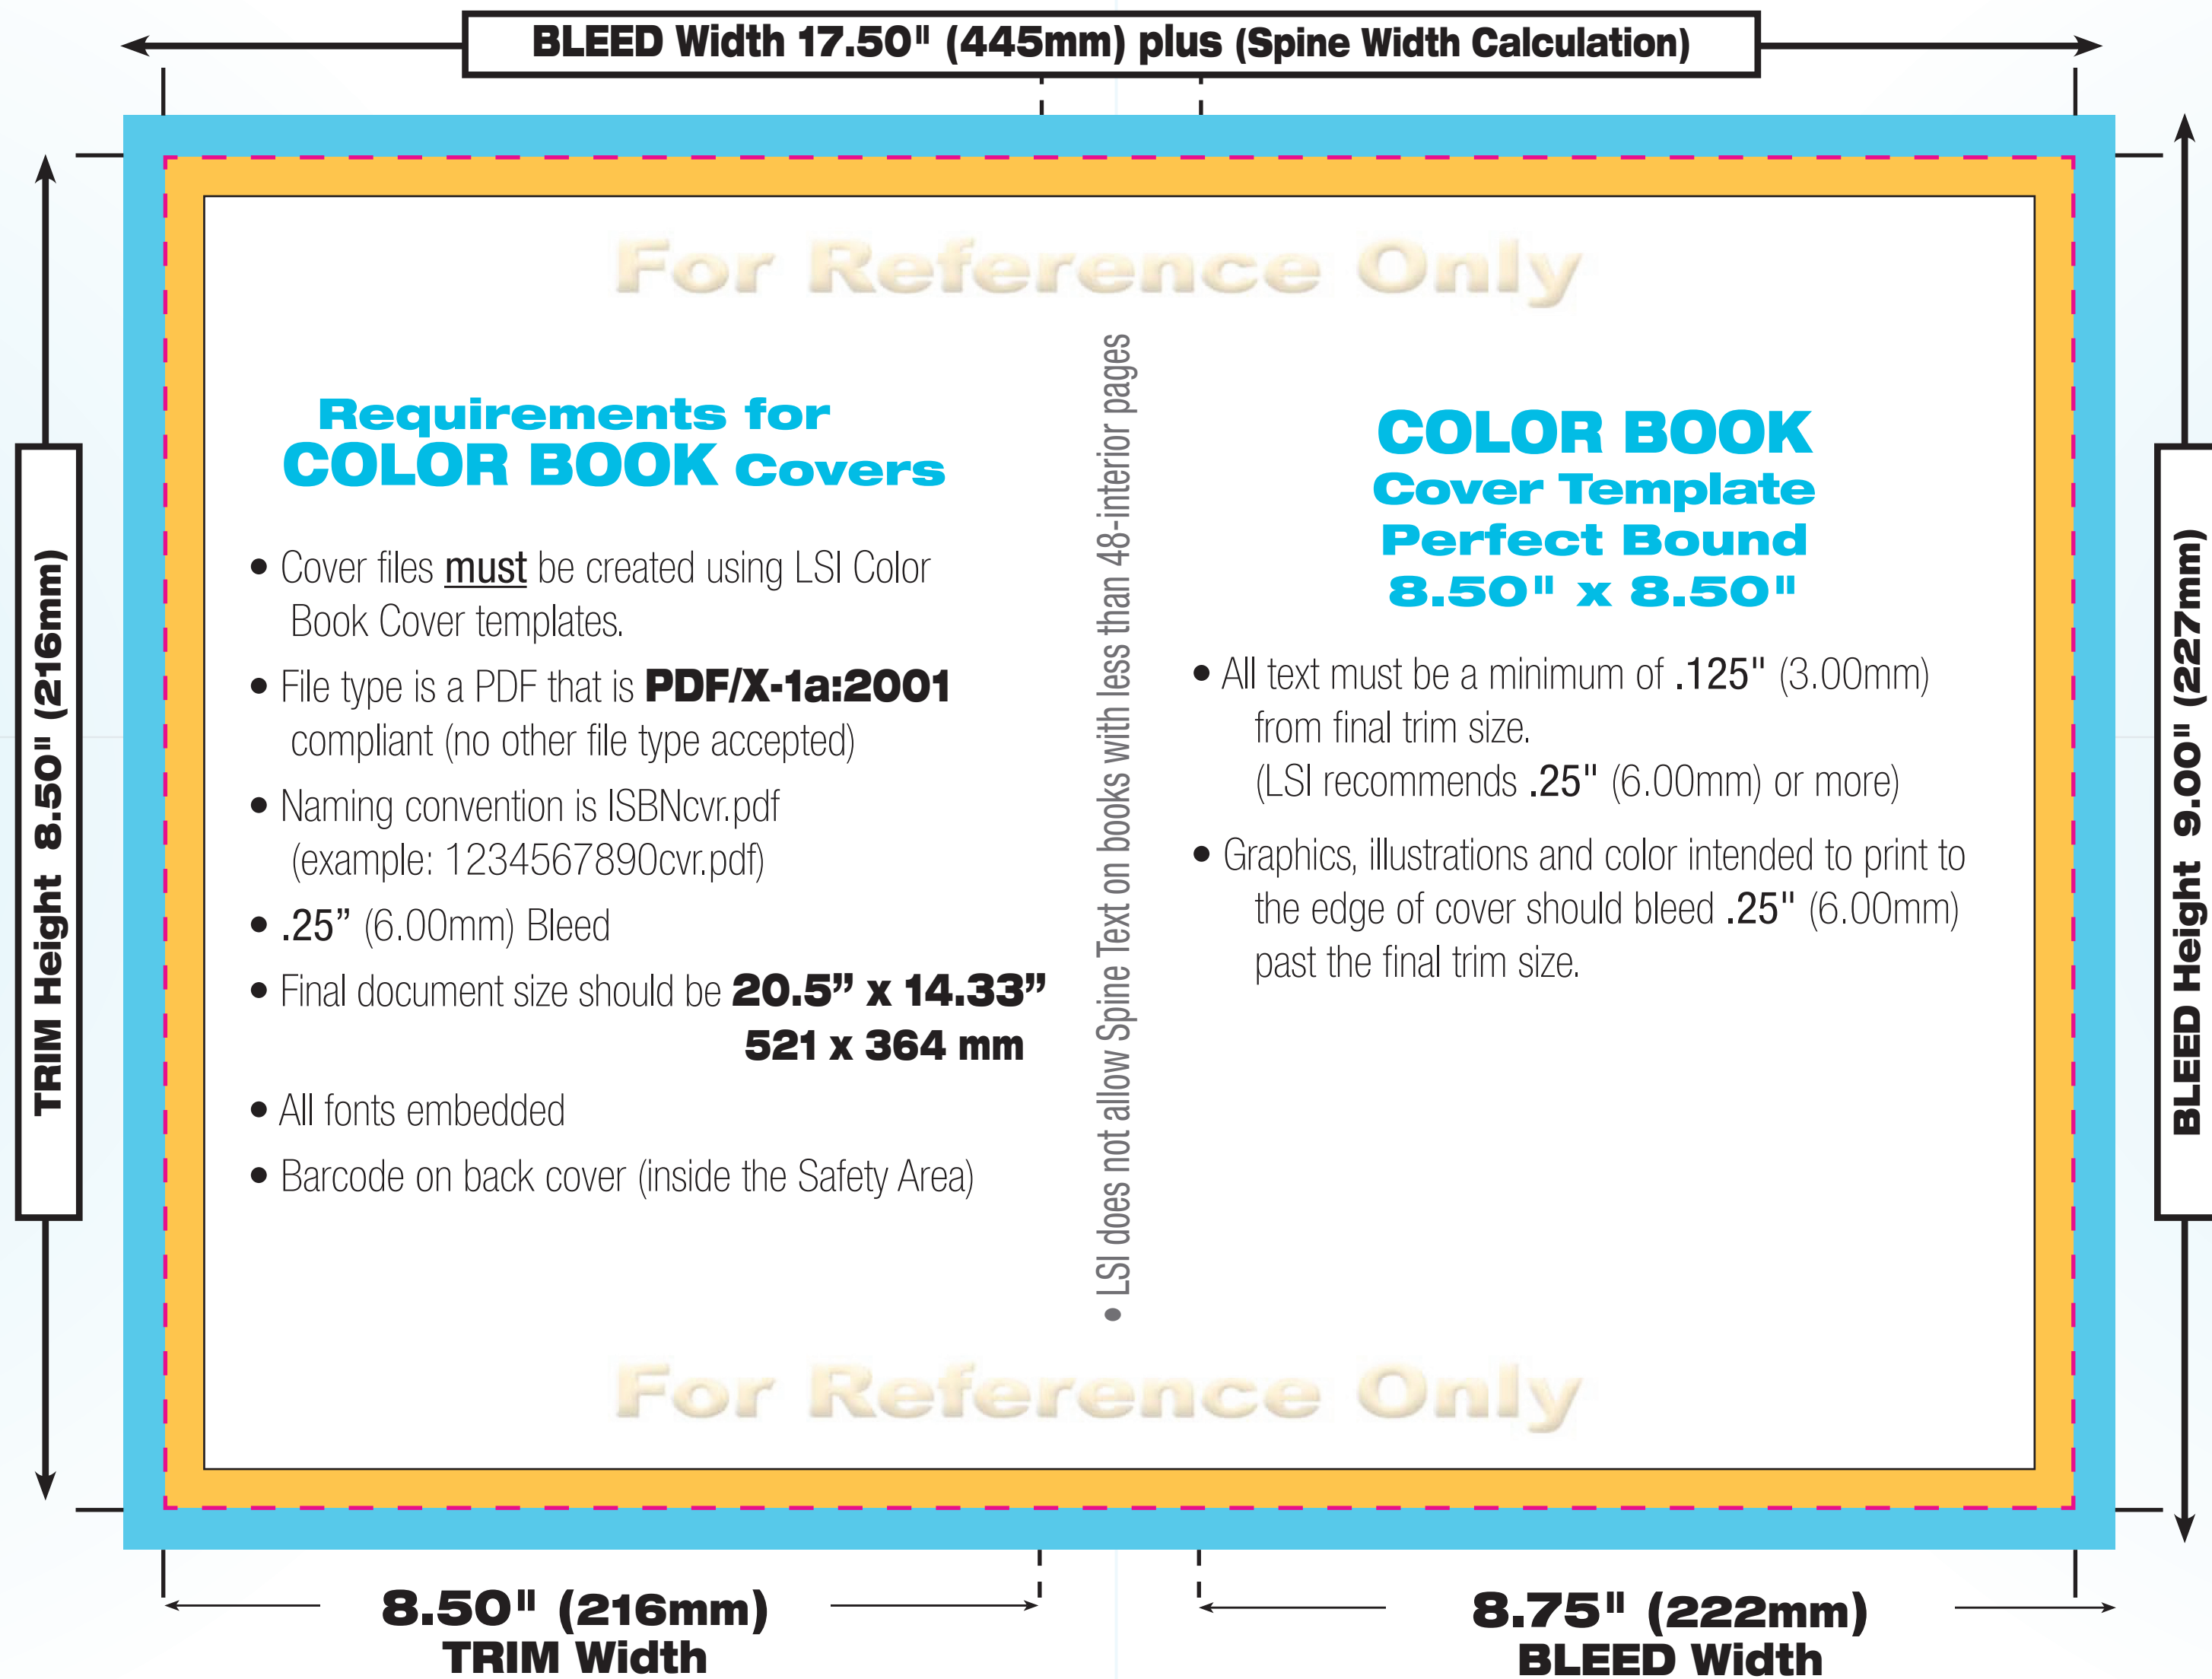

**Reference Template**  
**8.50" x 8.50" Perfect Bound Template**  
 216mm x 216mm

To Order a  
**Custom Cover Template**  
 Click Here

**Perfect Bound Cover Template**

**8.50" x 8.50"**  
**216mm x 216mm**

White paper page count min/max = 24/480

To view an **Explanation**  
 of **Template Markings**  
 Click Here

- All dimensions include a .25" (6.00mm) bleed.
- We recommend that no straight edge borders, rules or text be placed within .25" (6.00mm) of the top, bottom, or side of the front and back covers.
- Please allow spine safety of .0625" (2.00mm) for spine widths greater than .35" and .03125" (1.00mm) for spine widths less than .35"