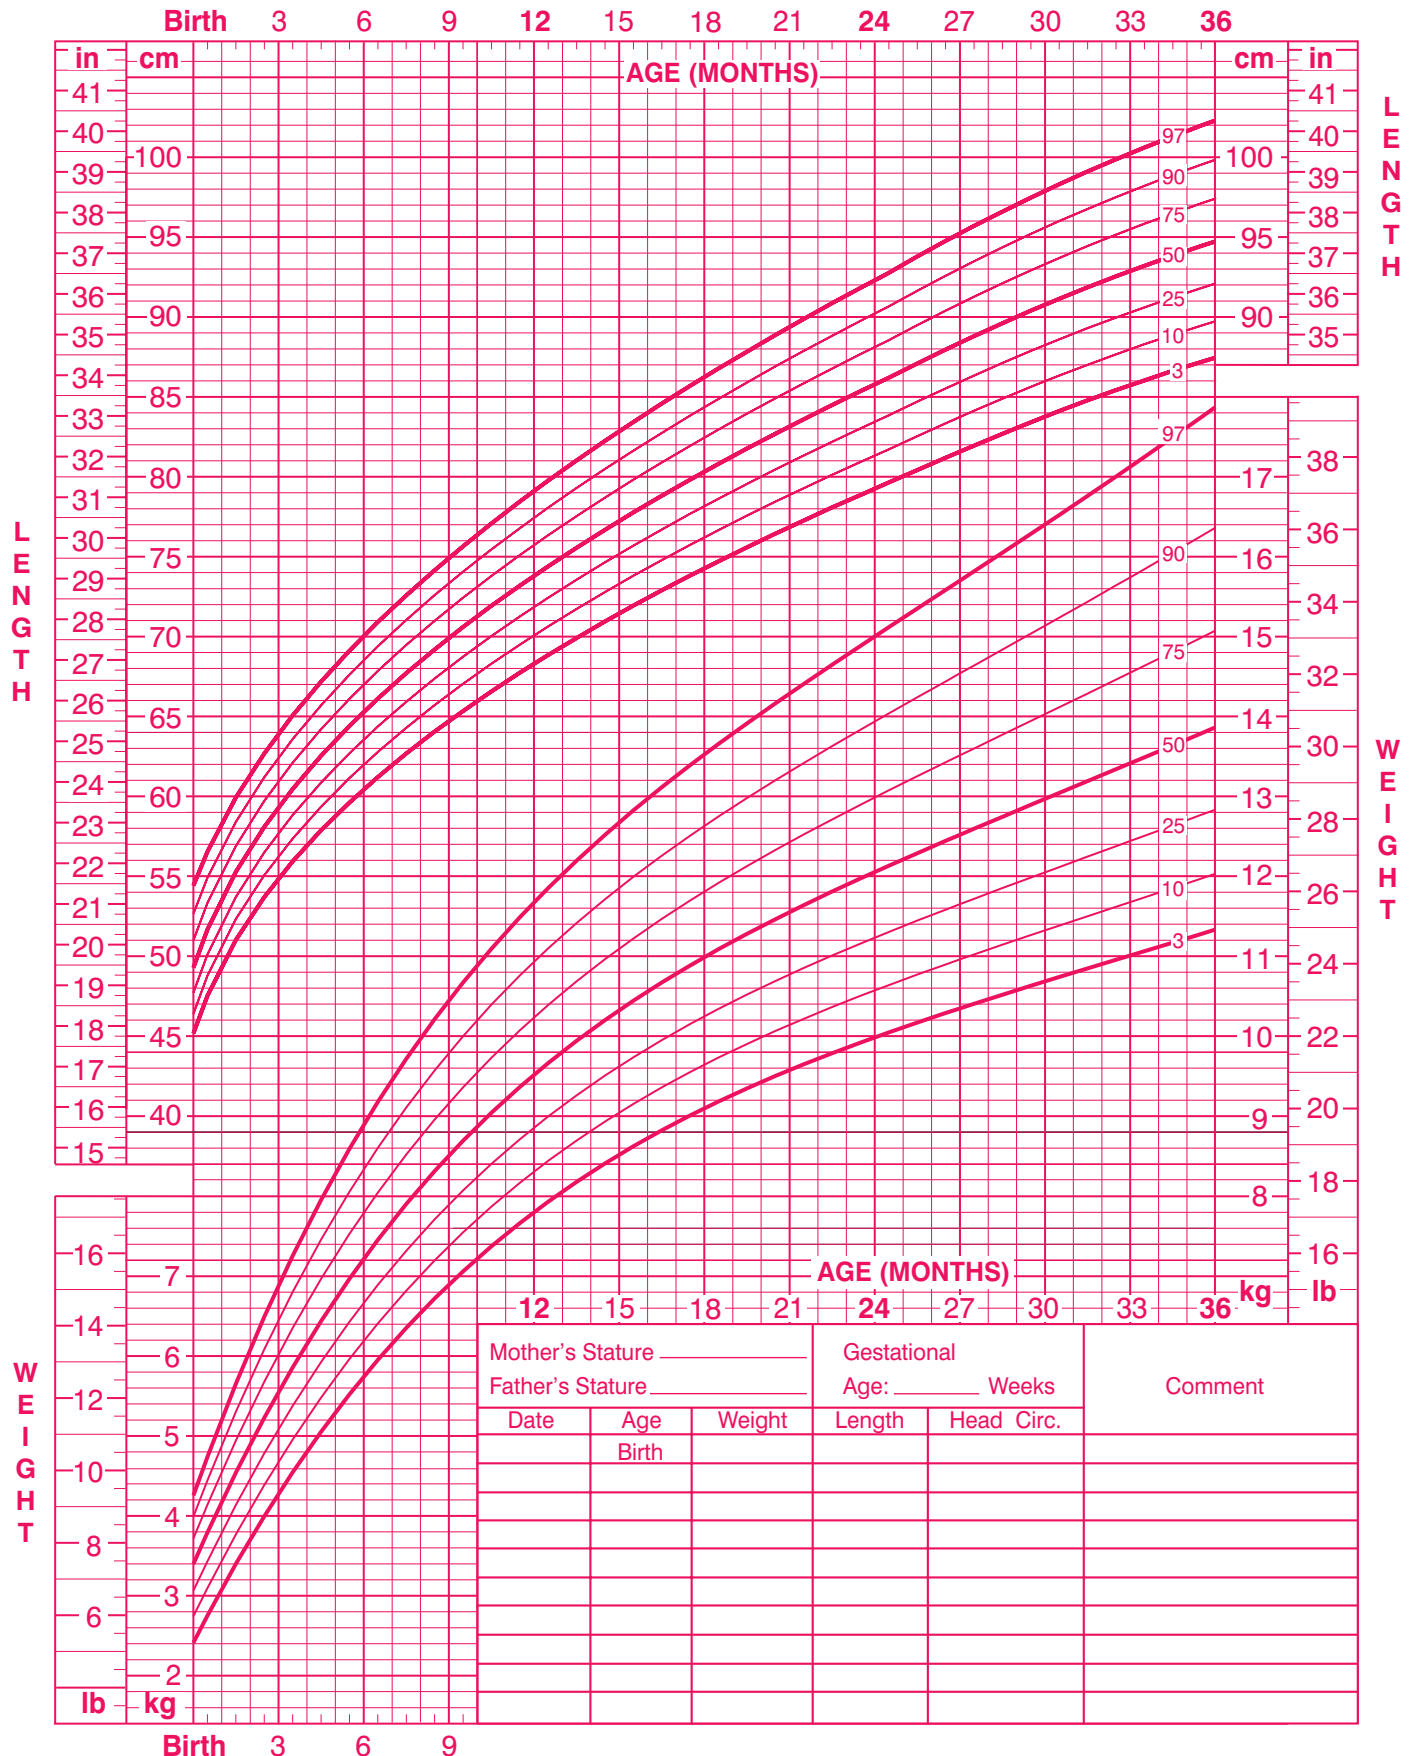

# Birth to 36 months: Girls

## Length-for-age and Weight-for-age percentiles

NAME \_\_\_\_\_

RECORD # \_\_\_\_\_

Published May 30, 2000 (modified 4/20/01).

SOURCE: Developed by the National Center for Health Statistics in collaboration with the National Center for Human Growth and Development, University of Pittsburgh. Download Free Templates & Forms at Speedy Template <http://www.SpeedyTemplate.com/> <http://www.cdc.gov/growthcharts>