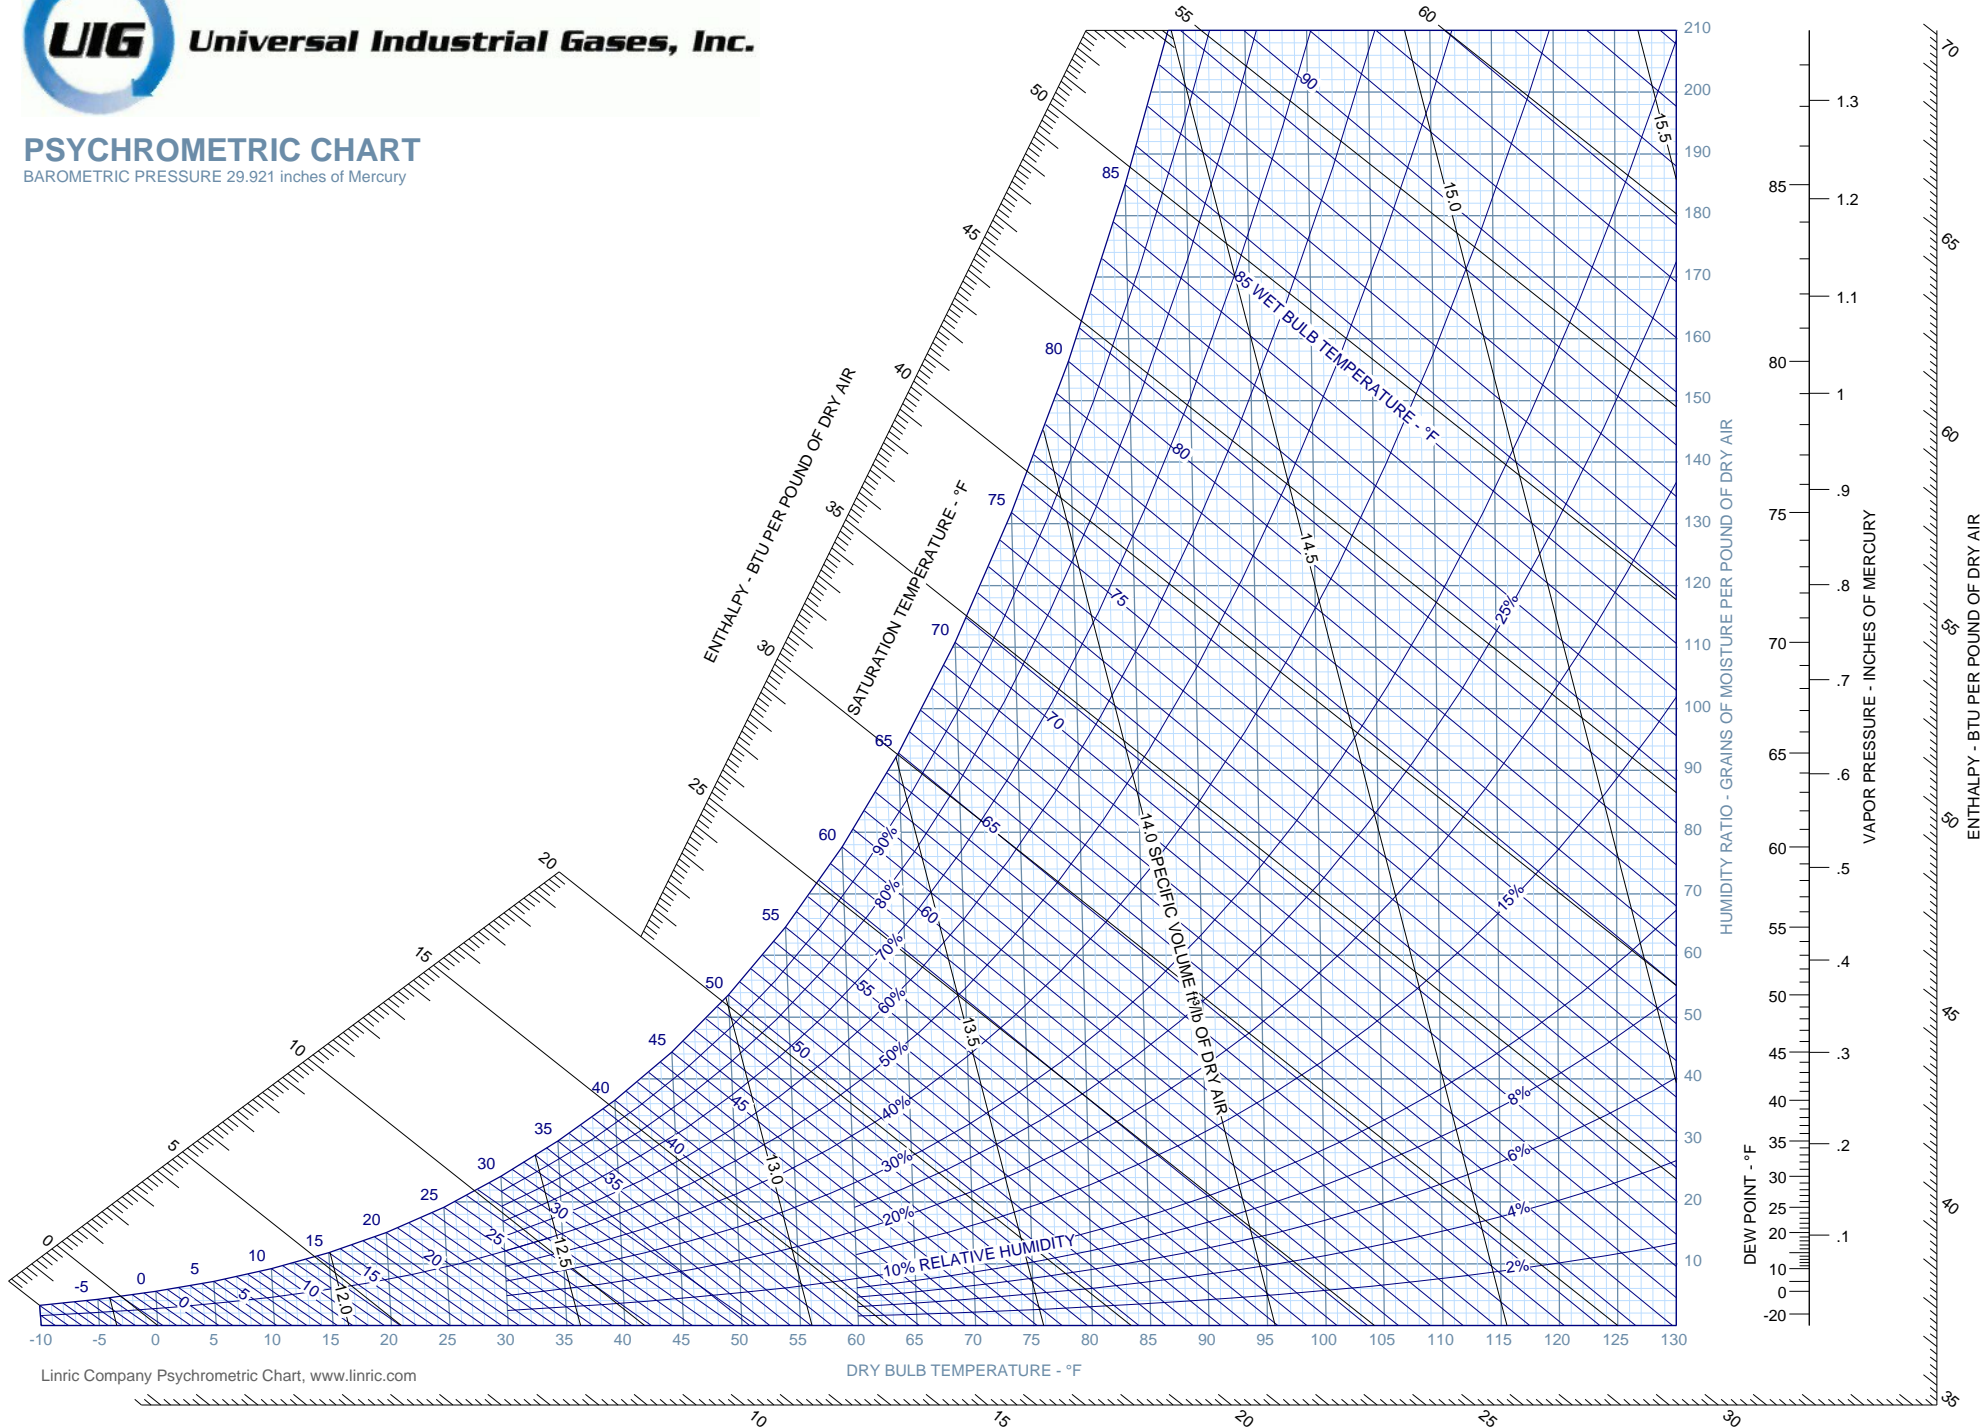

Universal Industrial Gases, Inc.

PSYCHROMETRIC CHART

BAROMETRIC PRESSURE 29.921 inches of Mercury

Linric Company Psychrometric Chart, www.linric.com